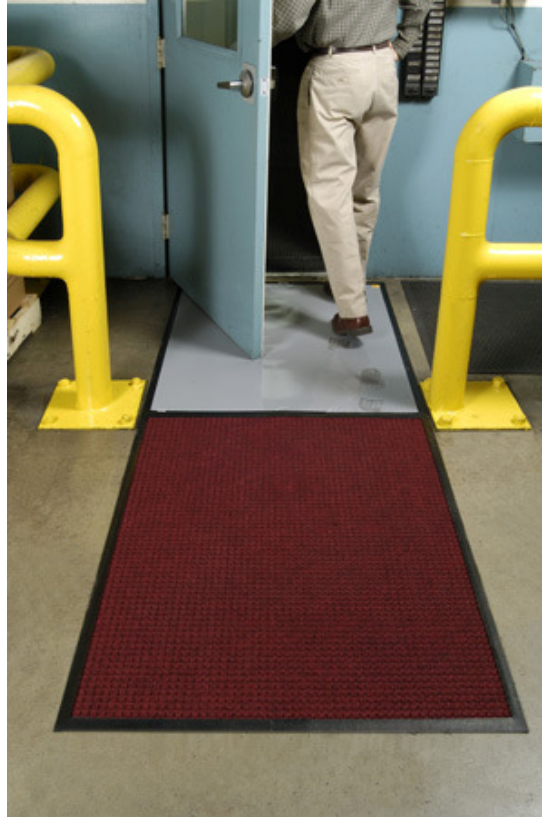

## CleanStick Clean Room Carpet Mats

CleanStick Clean Room Mats are an excellent complement to any clean room or dust free environment. These versatile anti dust floor mats feature a two-stage cleaning system with a carpeted pre-scrubber and a refillable adhesive second stage.

The aggressive carpet scrubbers on these floor mats do the heavy work of removing dirt and debris, while the tear-off adhesive inserts remove fine dust, pollen and bacteria.

Just two steps on the refillable adhesive insert removes over 90% of contaminants. By reducing the contaminants that come into the room in the first place, CleanStick Clean Room Mats can extend the life of your air filtration media, increase manufacturing yield rates and decrease costs per unit.

Mats are available in a wide array of configurations and colors. Choose from: 18 attractive colors, two widths and single or dual-stage cleaning (carpet + adhesive or adhesive only). Call for details on adhesive-only clean room entrance floor mats, or with any other ordering questions.

- Available as single stage (sticky only) or dual stage
- Smooth backing or Gripper for extra grip on carpets
- National Floor Safety Institute certified (High Traction)
- Adhesive insert refills sold separately